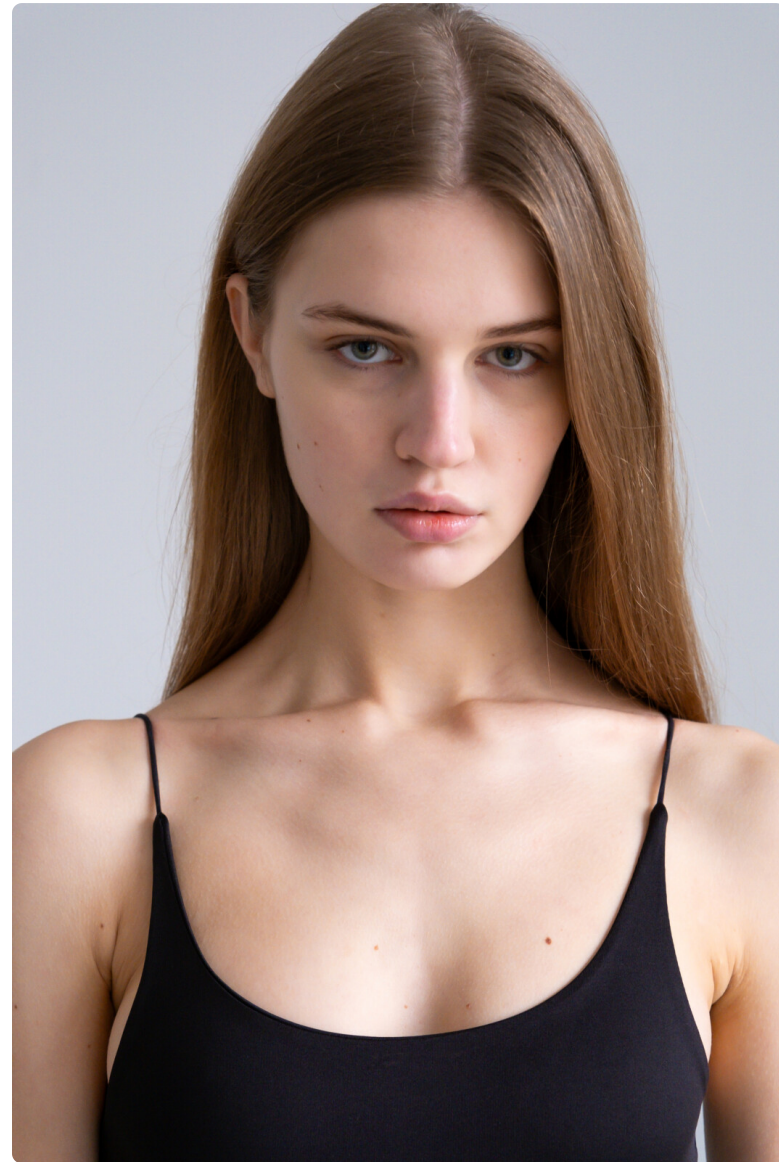

• EGO
MODELS
management

Yana Ryabega - Polaroids

Height 179 Bust 82 Waist 60 Hips 90 Shoe 41

Yana Ryabega - Polaroids

Height 179 Bust 82 Waist 60 Hips 90 Shoe 41

Yana Ryabega - Polaroids

Height 179 Bust 82 Waist 60 Hips 90 Shoe 41

Yana Ryabega - Polaroids

Height 179 Bust 82 Waist 60 Hips 90 Shoe 41