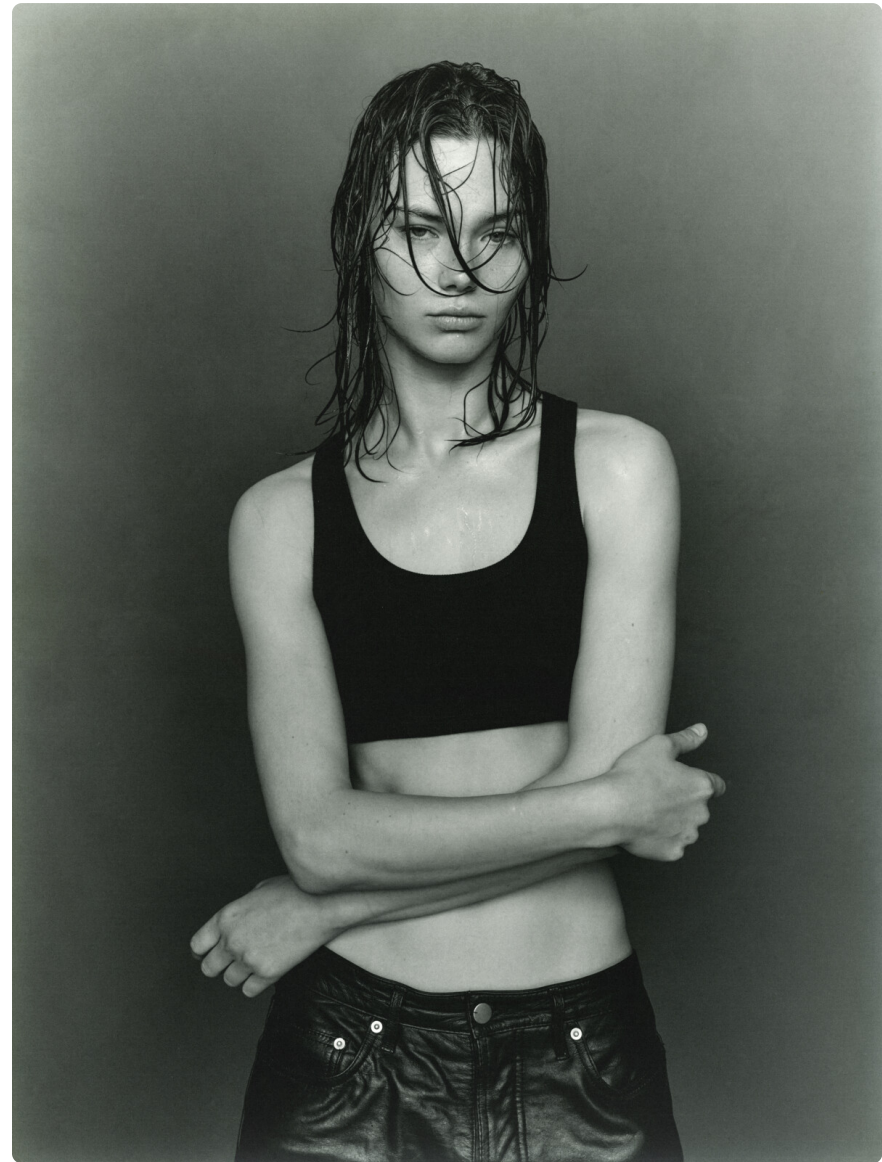

Viktoria Reza - PORTFOLIO

Height 180 Bust 82 Waist 61 Hips 90 Shoe 40

• EGO
MODELS
management

Viktoria Reza - PORTFOLIO
Height 180 Bust 82 Waist 61 Hips 90 Shoe 40

Viktoria Reza - PORTFOLIO

Height 180 Bust 82 Waist 61 Hips 90 Shoe 40

Viktoria Reza - PORTFOLIO

Height 180 Bust 82 Waist 61 Hips 90 Shoe 40

Viktoria Reza - PORTFOLIO

Height 180 Bust 82 Waist 61 Hips 90 Shoe 40

Viktoria Reza - PORTFOLIO
Height 180 Bust 82 Waist 61 Hips 90 Shoe 40