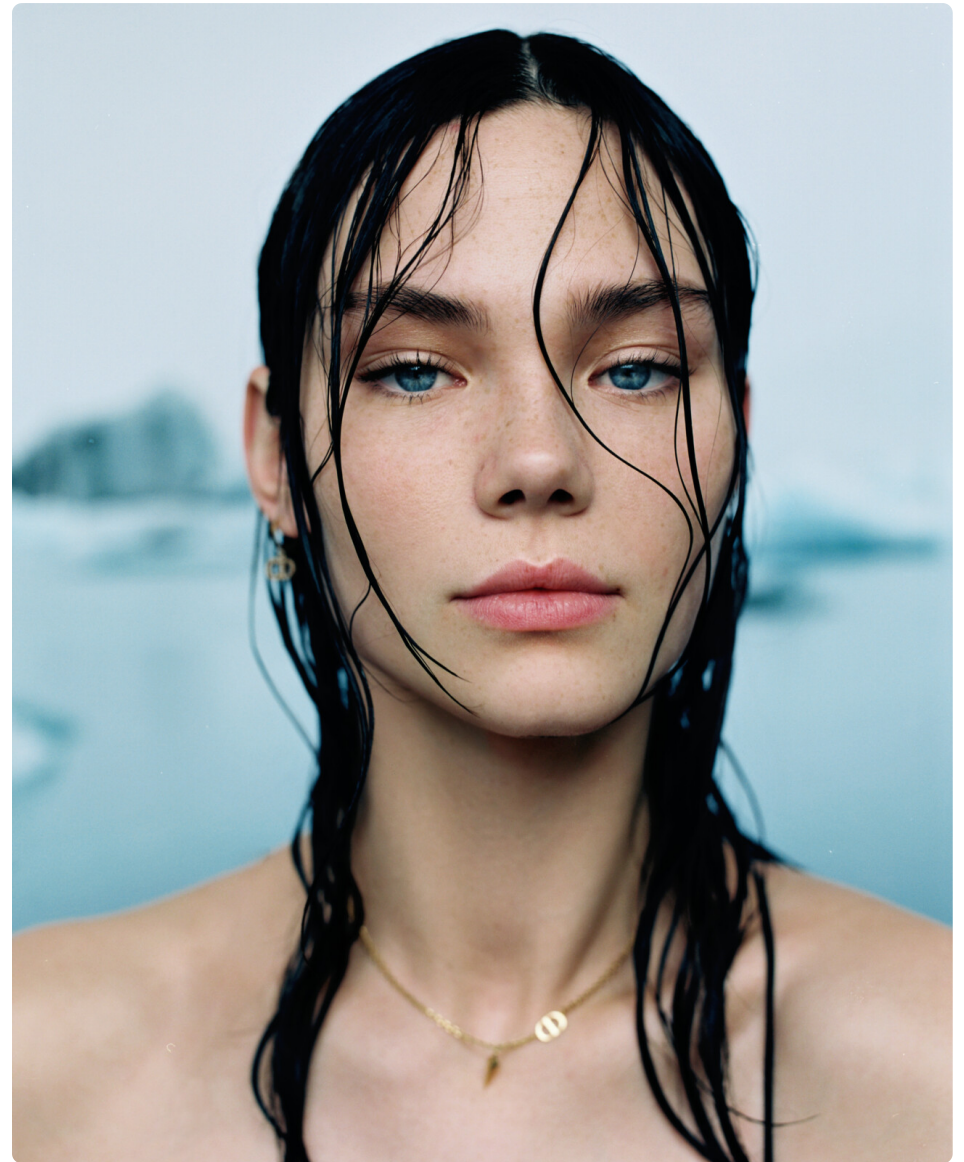

Viktoria Reza - PORTFOLIO

Height 180 Bust 82 Waist 61 Hips 90 Shoe 40

• EGO
MODELS
management

Viktoria Reza - PORTFOLIO
Height 180 Bust 82 Waist 61 Hips 90 Shoe 40

Viktoria Reza - PORTFOLIO

Height 180 Bust 82 Waist 61 Hips 90 Shoe 40

Viktoria Reza - PORTFOLIO

Height 180 Bust 82 Waist 61 Hips 90 Shoe 40

Viktoria Reza - PORTFOLIO

Height 180 Bust 82 Waist 61 Hips 90 Shoe 40

Viktoria Reza - PORTFOLIO
Height 180 Bust 82 Waist 61 Hips 90 Shoe 40