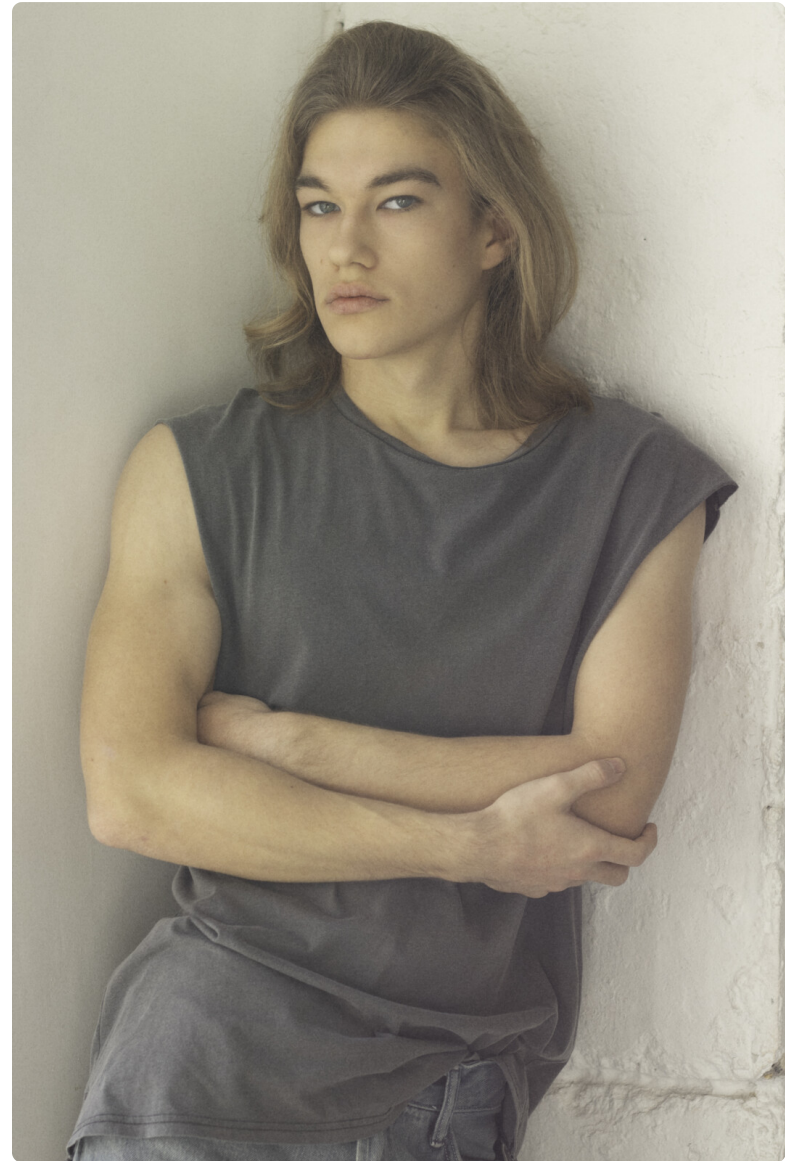

Taras Leunov - Portfolio

Height 184 Bust 94 Waist 67 Hips 90 Shoe 42

Taras Leunov - Portfolio

Height 184 Bust 94 Waist 67 Hips 90 Shoe 42

Taras Leunov - Portfolio

Height 184 Bust 94 Waist 67 Hips 90 Shoe 42

Taras Leunov - Portfolio

Height 184 Bust 94 Waist 67 Hips 90 Shoe 42

Taras Leunov - Portfolio

Height 184 Bust 94 Waist 67 Hips 90 Shoe 42