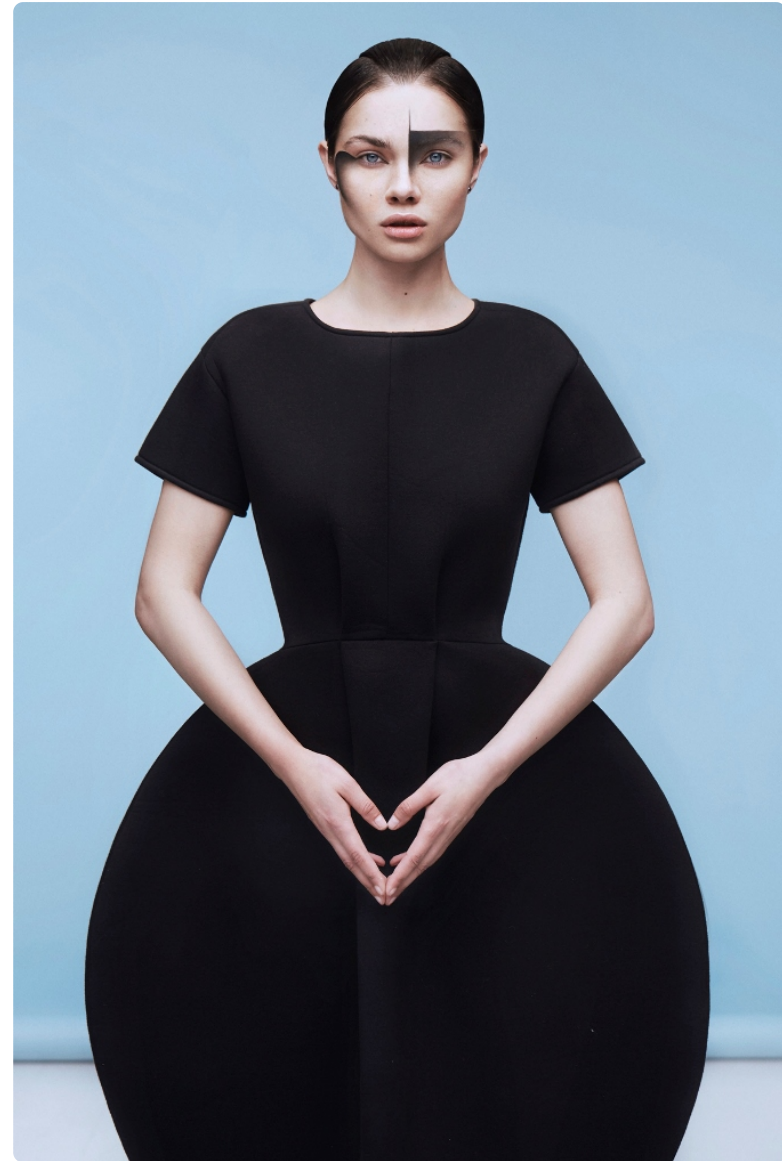

Stasia Smerechevska - PORTFOLIO

Height 176 Bust 88 Waist 60 Hips 89 Shoe 38

Stasia Smerechevska - PORTFOLIO

Height 176 Bust 88 Waist 60 Hips 89 Shoe 38

Stasia Smerechevska - PORTFOLIO

Height 176 Bust 88 Waist 60 Hips 89 Shoe 38

LA FILLE DES FLEURS

Stasia Smerechevska - PORTFOLIO

Height 176 Bust 88 Waist 60 Hips 89 Shoe 38

Stasia Smerechevska - PORTFOLIO

Height 176 Bust 88 Waist 60 Hips 89 Shoe 38

Stasia Smerechevska - PORTFOLIO

Height 176 Bust 88 Waist 60 Hips 89 Shoe 38