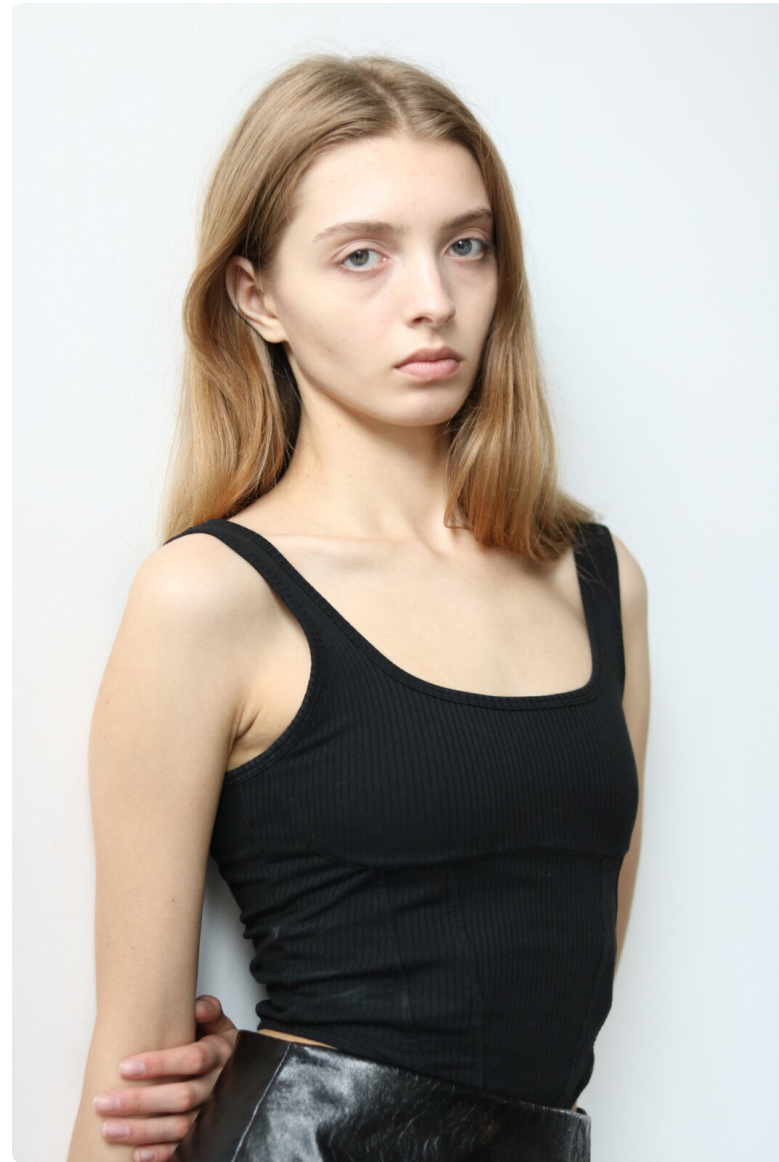

• EGO
MODELS
management

Sofiia Kravchuk - Polaroids

Height 175 Bust 84 Waist 63 Hips 90 Shoe 39

Sofiia Kravchuk - Polaroids

Height 175 Bust 84 Waist 63 Hips 90 Shoe 39

Sofiia Kravchuk - Polaroids

Height 175 Bust 84 Waist 63 Hips 90 Shoe 39