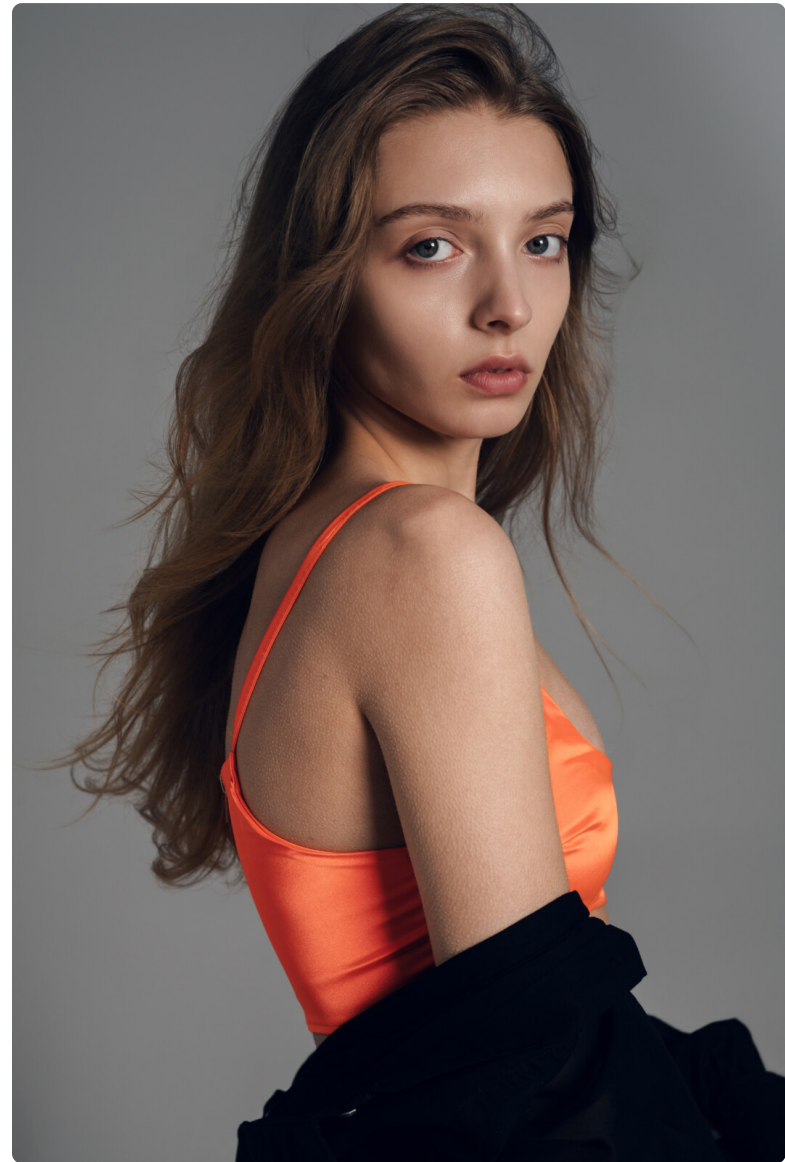

Sofiia Kravchuk - Portfolio

Height 175 Bust 84 Waist 63 Hips 90 Shoe 39

Sofiia Kravchuk - Portfolio

Height 175 Bust 84 Waist 63 Hips 90 Shoe 39

Sofiia Kravchuk - Portfolio

Height 175 Bust 84 Waist 63 Hips 90 Shoe 39

Sofiia Kravchuk - Portfolio

Height 175 Bust 84 Waist 63 Hips 90 Shoe 39