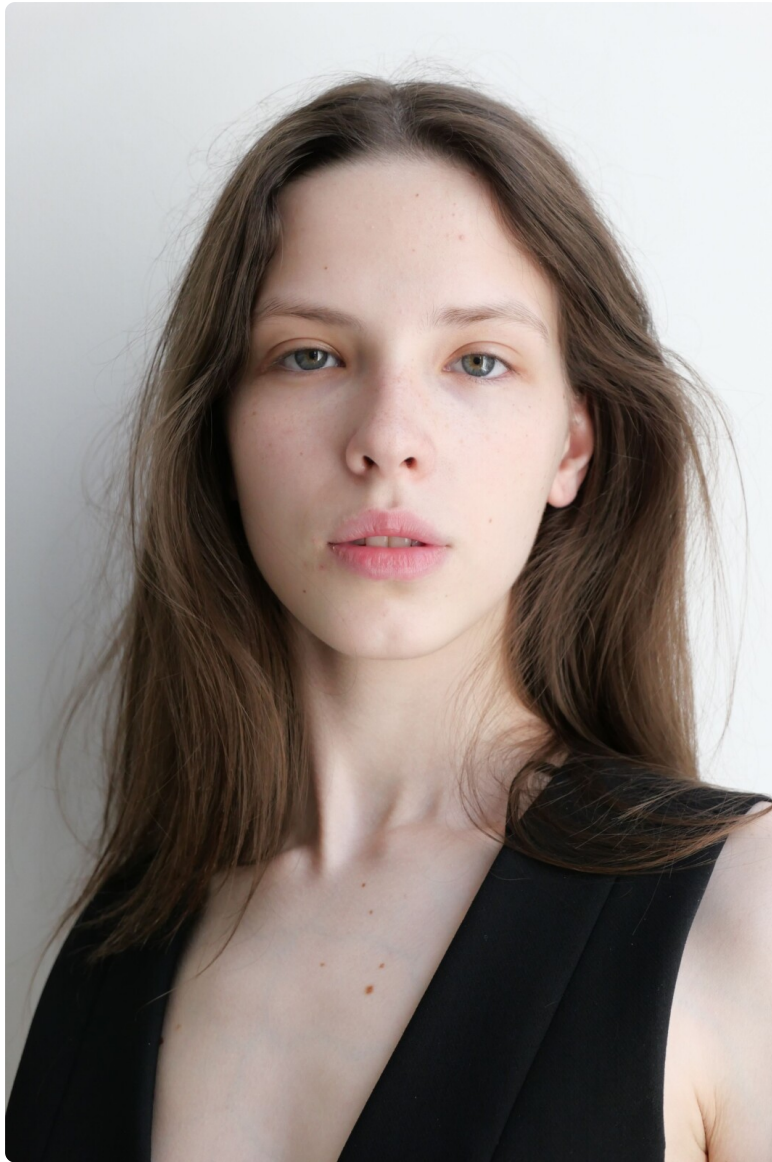

Sofiia Manzhura - POLAROID

Height 173 Bust 71 Waist 60 Hips 86 Shoe 38

Sofiia Manzhura - POLAROID

Height 173 Bust 71 Waist 60 Hips 86 Shoe 38

Sofiia Manzhura - POLAROID

Height 173 Bust 71 Waist 60 Hips 86 Shoe 38

Sofiiia Manzhura - POLAROID

Height 173 Bust 71 Waist 60 Hips 86 Shoe 38

Sofiia Manzhura - POLAROIDS

Height 173 Bust 71 Waist 60 Hips 86 Shoe 38