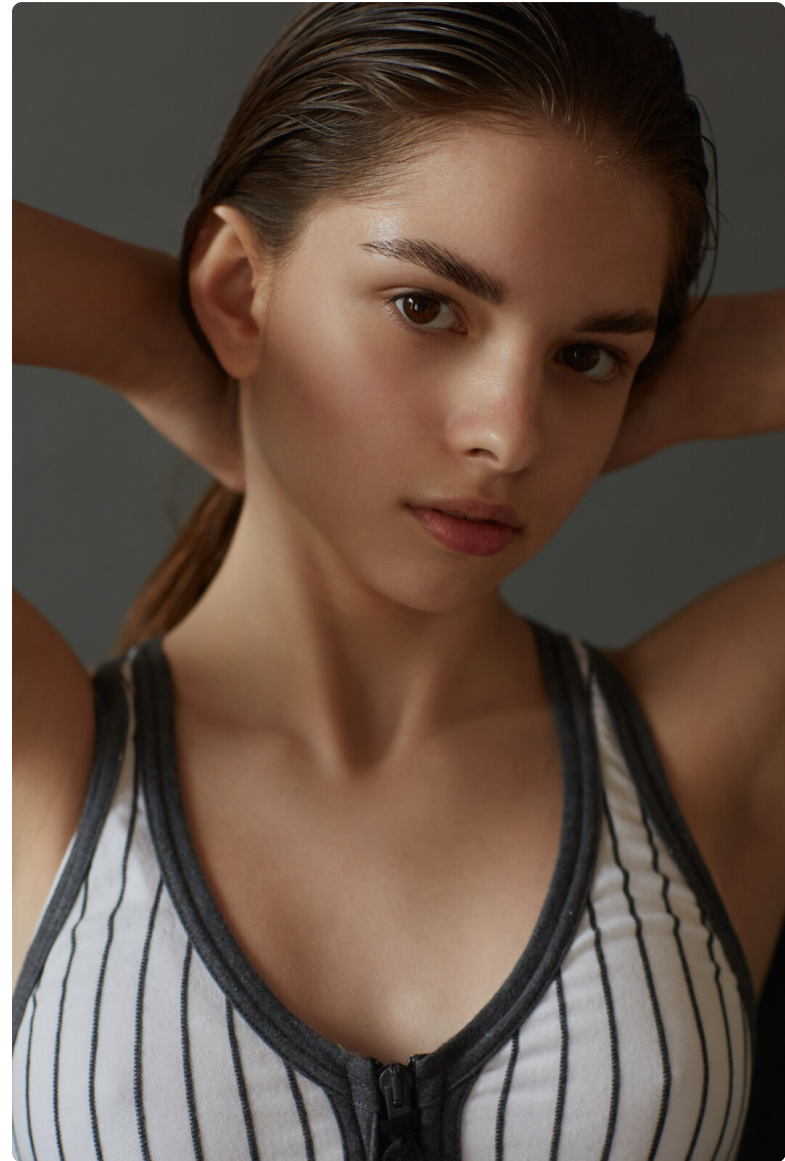

Polina Kravchuk - Portfolio

Height 170 Bust 80 Waist 59 Hips 88 Shoe 38