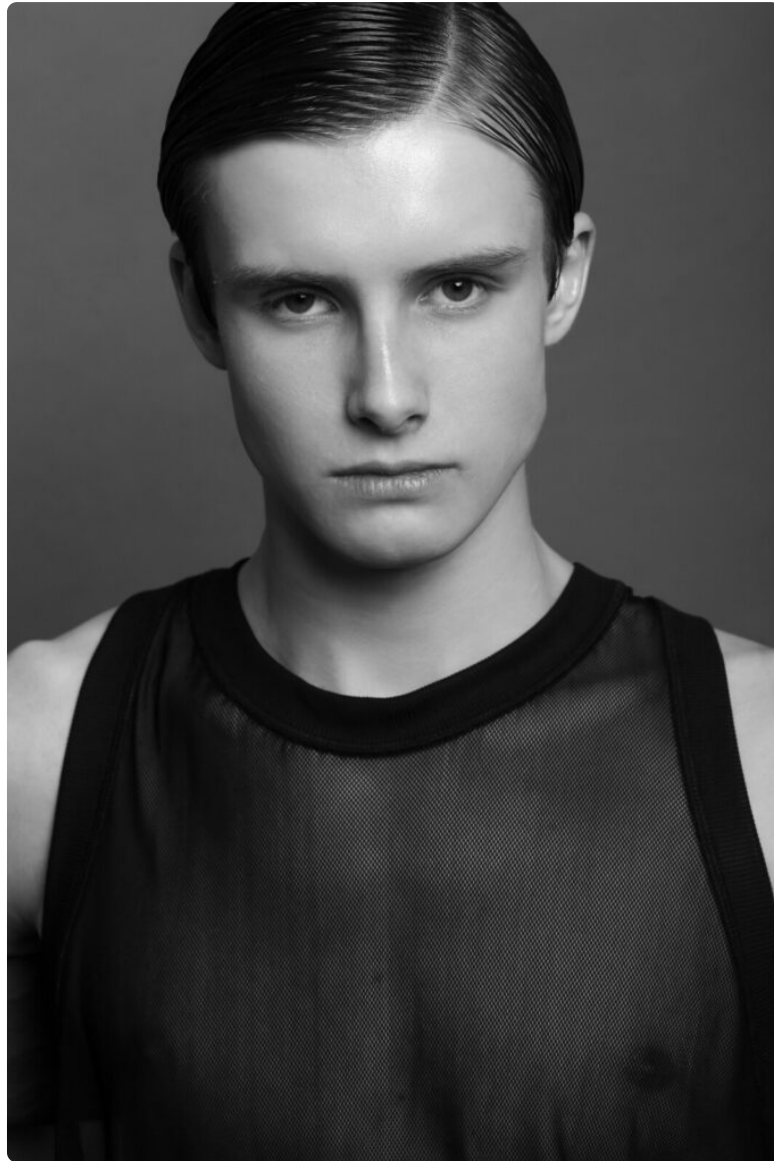

• EGO
MODELS
management

Misha Kulyk - Polaroids

Height 188 Bust 92 Waist 72 Hips 92.5 Shoe 44

Misha Kulyk - Polaroids

Height 188 Bust 92 Waist 72 Hips 92.5 Shoe 44

Misha Kulyk - Polaroids

Height 188 Bust 92 Waist 72 Hips 92.5 Shoe 44