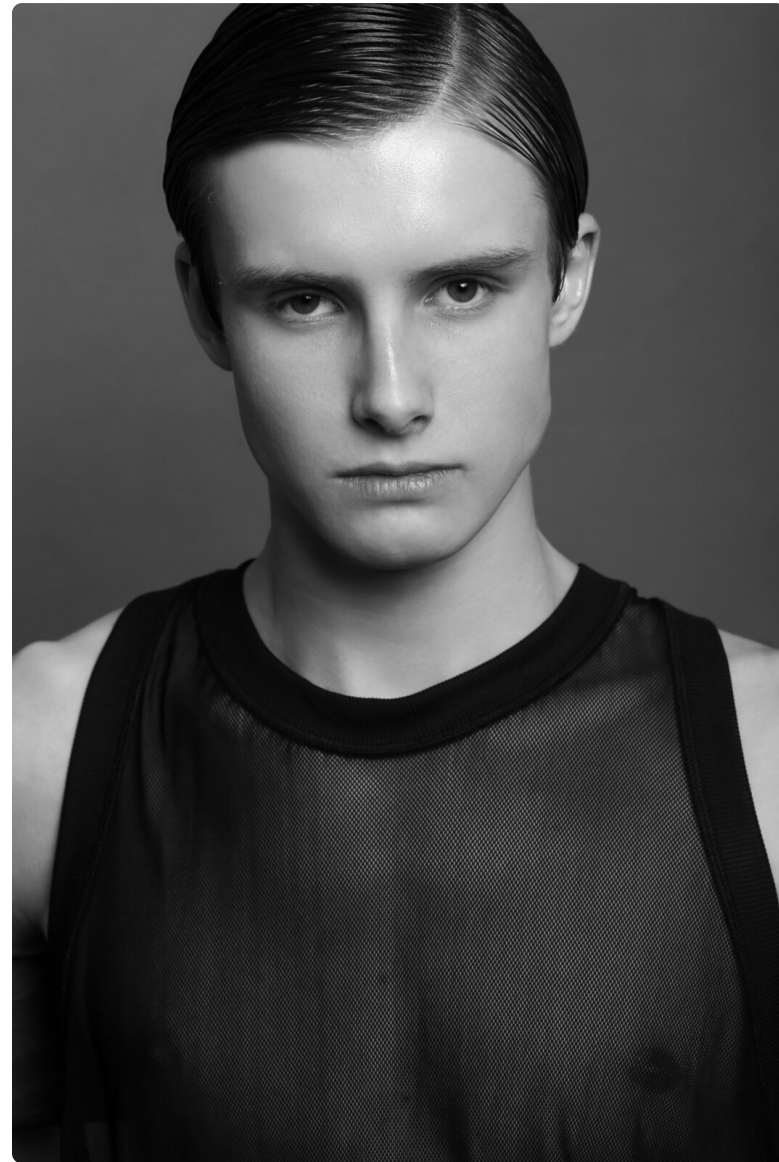

Misha Kulyk - Portfolio

Height 188 Bust 92 Waist 72 Hips 92.5 Shoe 44

Misha Kulyk - Portfolio

Height 188 Bust 92 Waist 72 Hips 92.5 Shoe 44

Misha Kulyk - Portfolio

Height 188 Bust 92 Waist 72 Hips 92.5 Shoe 44