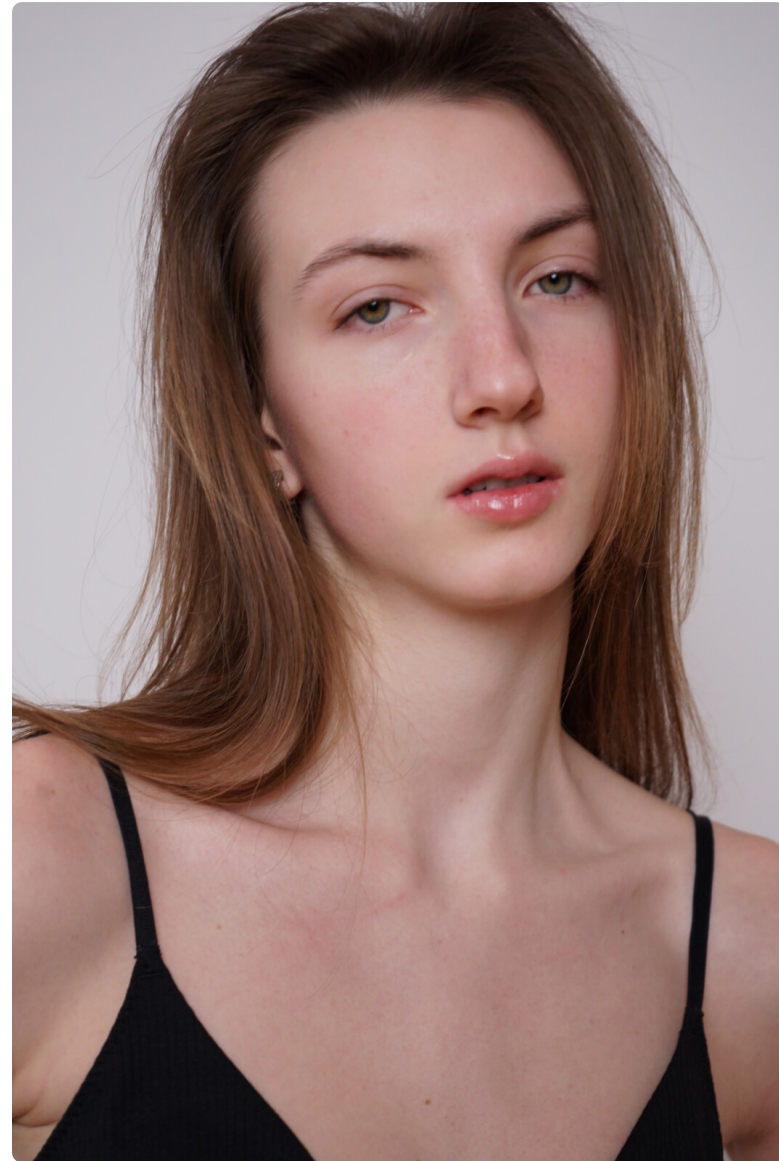

Marusya - POLAROIDS

Height 179 Bust 83 Waist 59 Hips 88 Shoe 40

Marusya - POLAROIDs

Height 179 Bust 83 Waist 59 Hips 88 Shoe 40

Marusya - POLAROID

Height 179 Bust 83 Waist 59 Hips 88 Shoe 40

Marusya - POLAROIDS

Height 179 Bust 83 Waist 59 Hips 88 Shoe 40