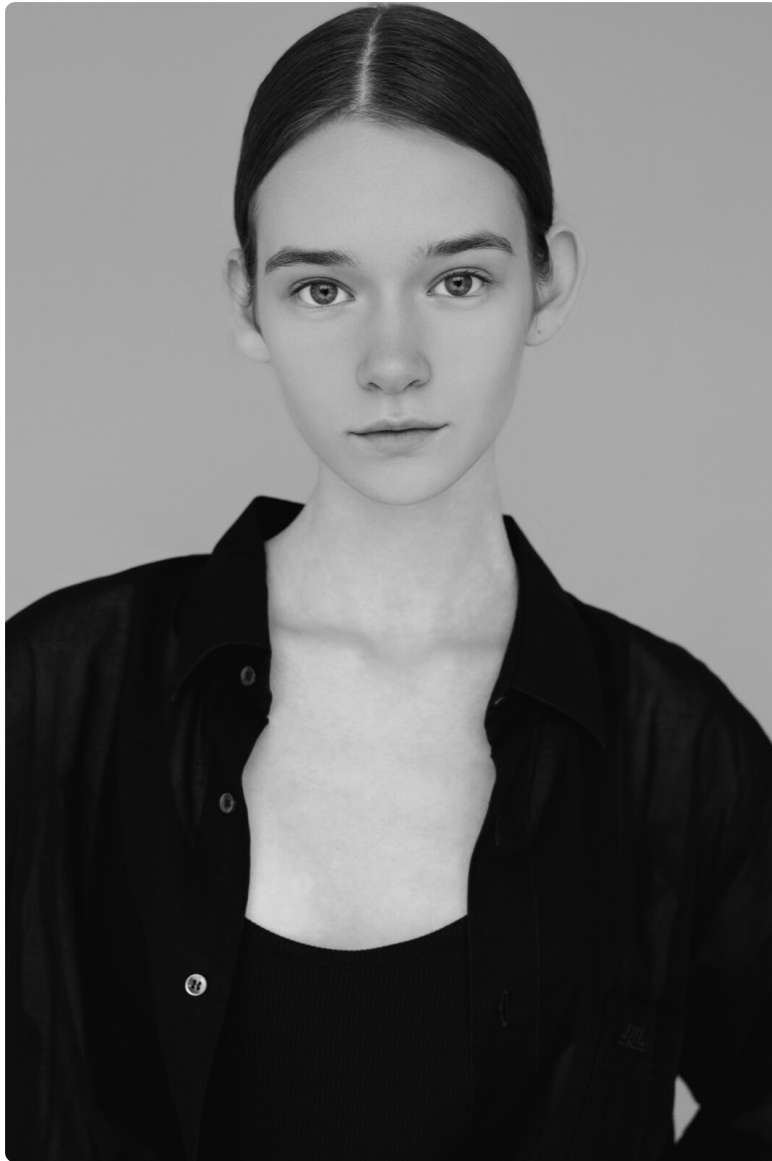

Margarita Sh - Portfolio

Height 174 Bust 79 Waist 59 Hips 89 Shoe 38.5

Margarita Sh - Portfolio

Height 174 Bust 79 Waist 59 Hips 89 Shoe 38.5

Margarita Sh - Portfolio

Height 174 Bust 79 Waist 59 Hips 89 Shoe 38.5

Margarita Sh - Portfolio

Height 174 Bust 79 Waist 59 Hips 89 Shoe 38.5