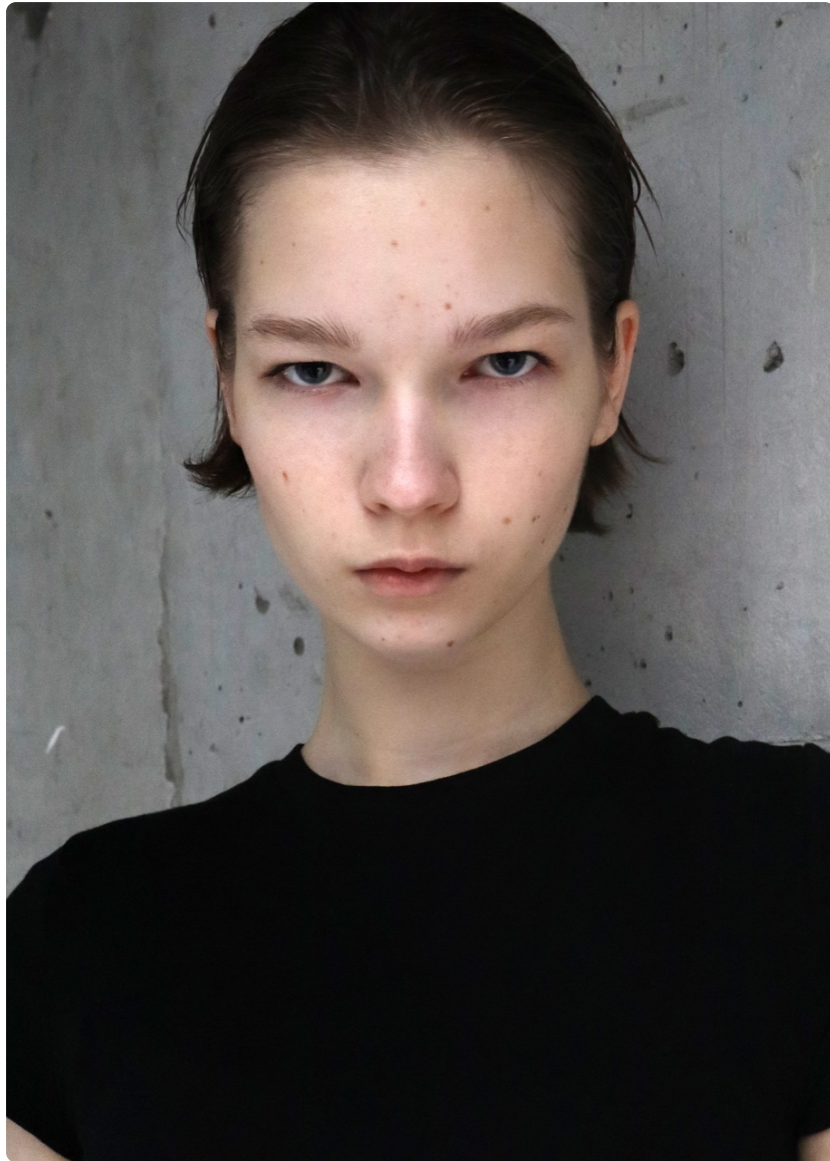

• EGO  
MODELS  
management

Margarita T - Polaroids

Height 178 Bust 77 Waist 57 Hips 88 Shoe 38

Margarita T - Polaroids

Height 178 Bust 77 Waist 57 Hips 88 Shoe 38

## Margarita T - Polaroids

Height 178 Bust 77 Waist 57 Hips 88 Shoe 38