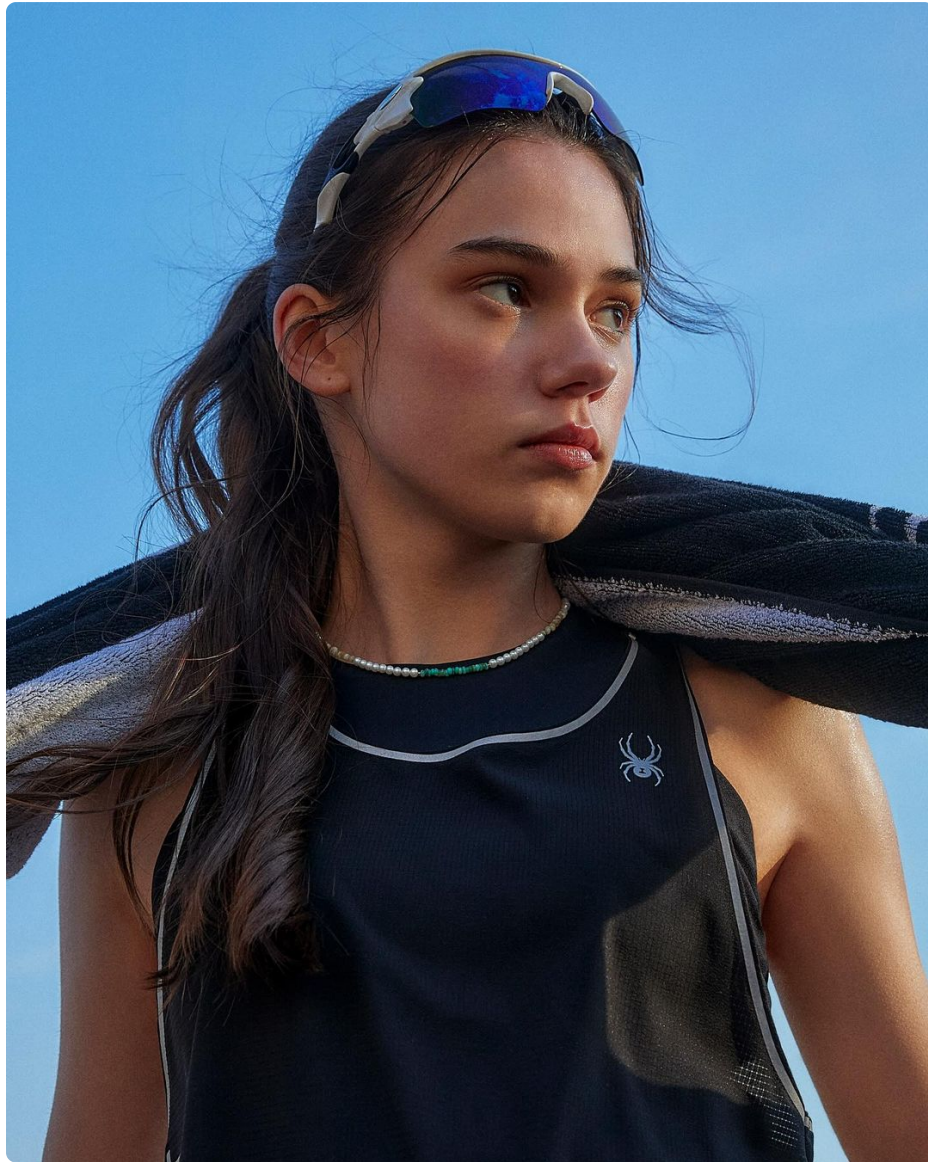

Liza May - Portfolio

Height 177 Bust 78 Waist 59 Hips 89 Shoe 40