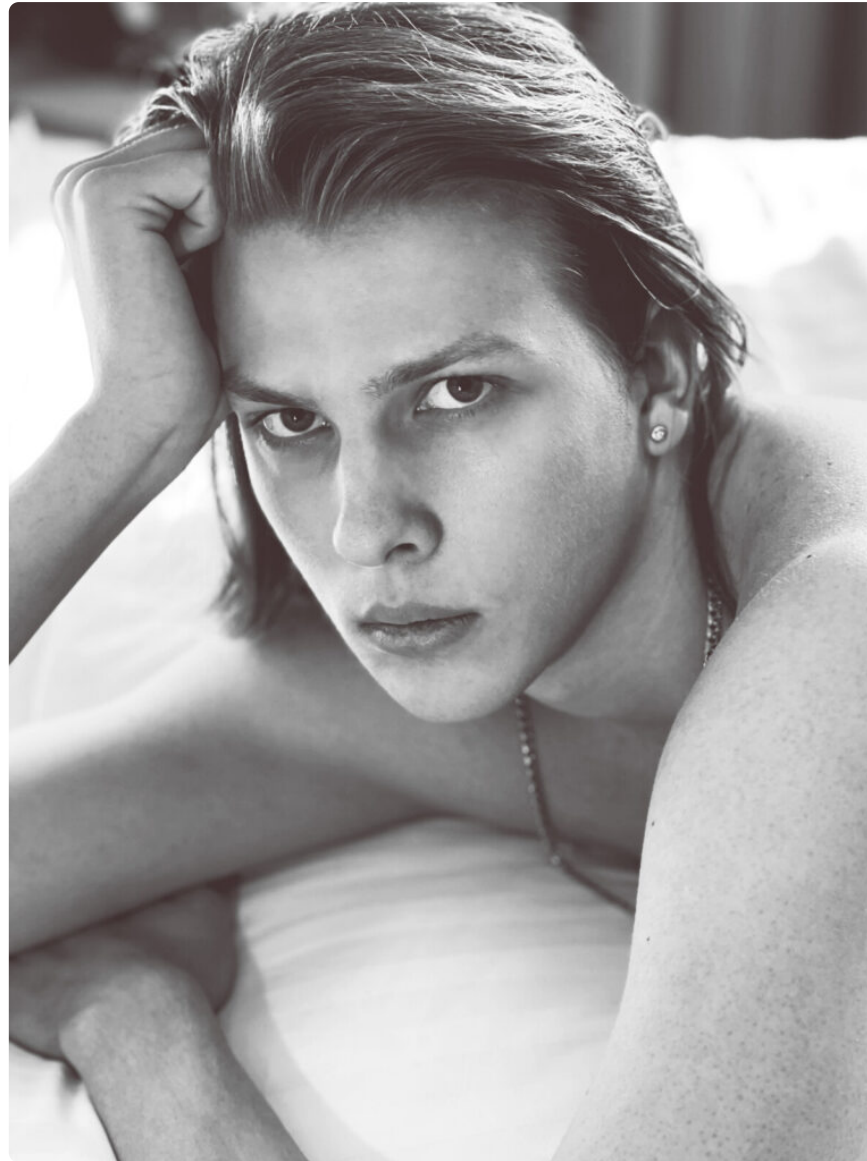

• EGO
MODELS
management

Kiril Lukianenko - Portfolio

Height 188 Bust 92 Waist 77 Hips 92 Shoe 45

Kiril Lukianenko - Portfolio

Height 188 Bust 92 Waist 77 Hips 92 Shoe 45

Kiril Lukianenko - Portfolio

Height 188 Bust 92 Waist 77 Hips 92 Shoe 45

Kiril Lukianenko - Portfolio

Height 188 Bust 92 Waist 77 Hips 92 Shoe 45

Kiril Lukianenko - Portfolio

Height 188 Bust 92 Waist 77 Hips 92 Shoe 45

Kiril Lukianenko - Portfolio

Height 188 Bust 92 Waist 77 Hips 92 Shoe 45