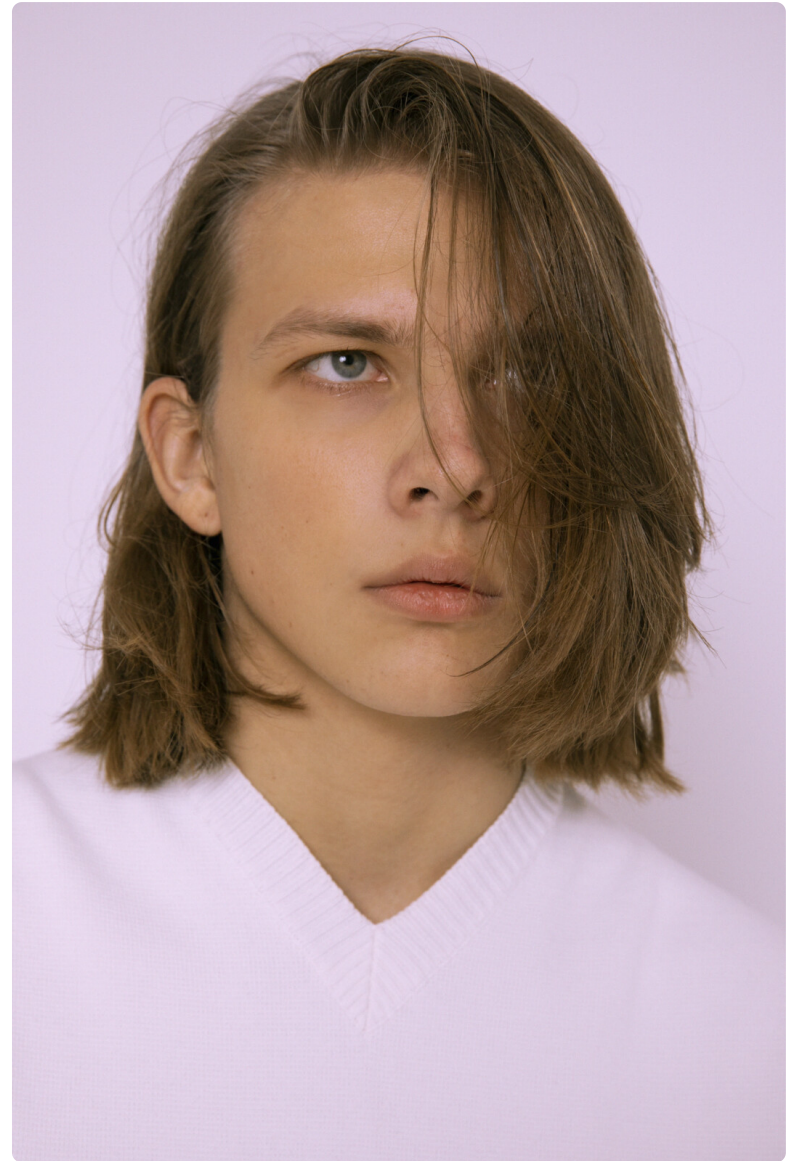

Kiril Lukianenko - Portfolio

Height 188 Bust 92 Waist 77 Hips 92 Shoe 45