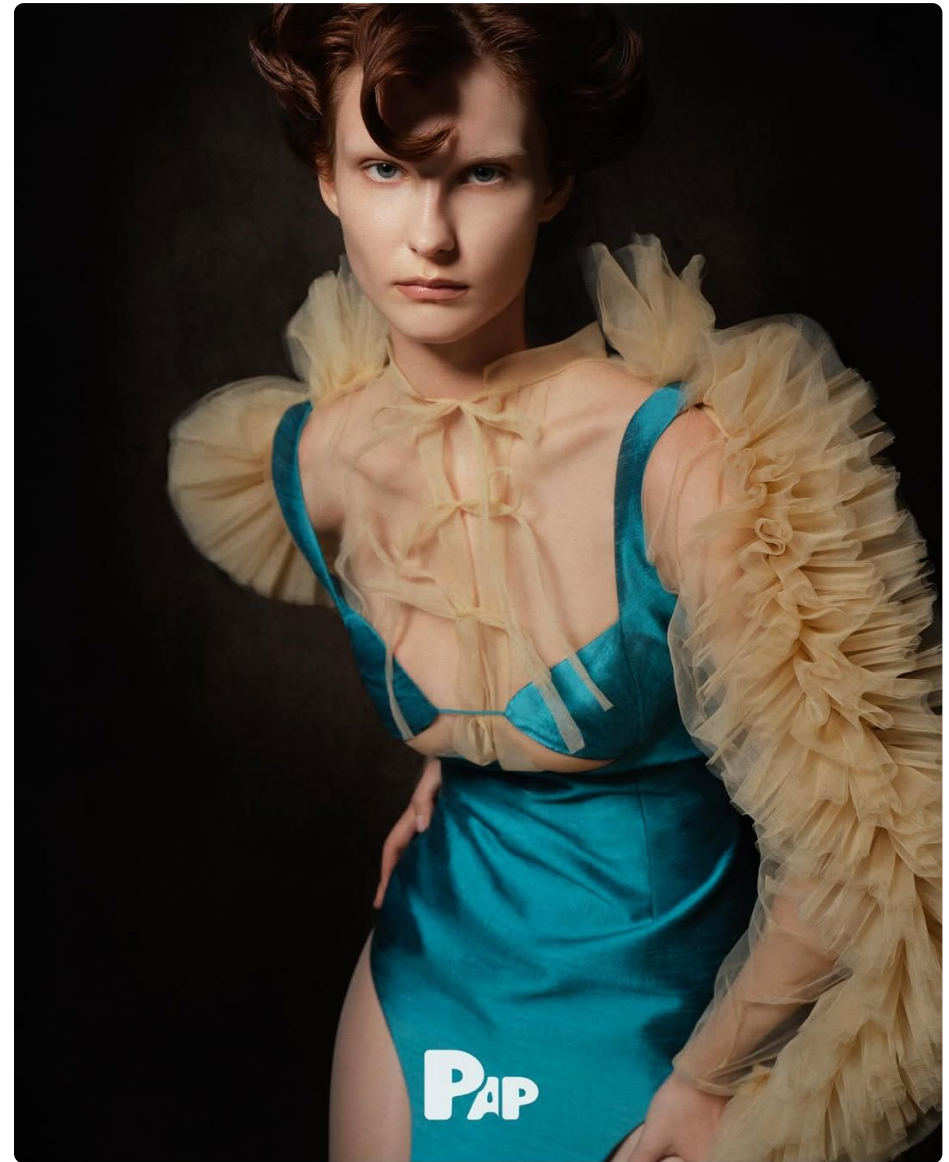

Dina Chumak - PORTFOLIO

Height 177 Bust 82 Waist 59 Hips 89 Shoe 39

Dina Chumak - PORTFOLIO

Height 177 Bust 82 Waist 59 Hips 89 Shoe 39

Dina Chumak - PORTFOLIO

Height 177 Bust 82 Waist 59 Hips 89 Shoe 39

Dina Chumak - PORTFOLIO

Height 177 Bust 82 Waist 59 Hips 89 Shoe 39

Dina Chumak - PORTFOLIO
Height 177 Bust 82 Waist 59 Hips 89 Shoe 39

Dina Chumak - PORTFOLIO

Height 177 Bust 82 Waist 59 Hips 89 Shoe 39

Dina Chumak - PORTFOLIO

Height 177 Bust 82 Waist 59 Hips 89 Shoe 39