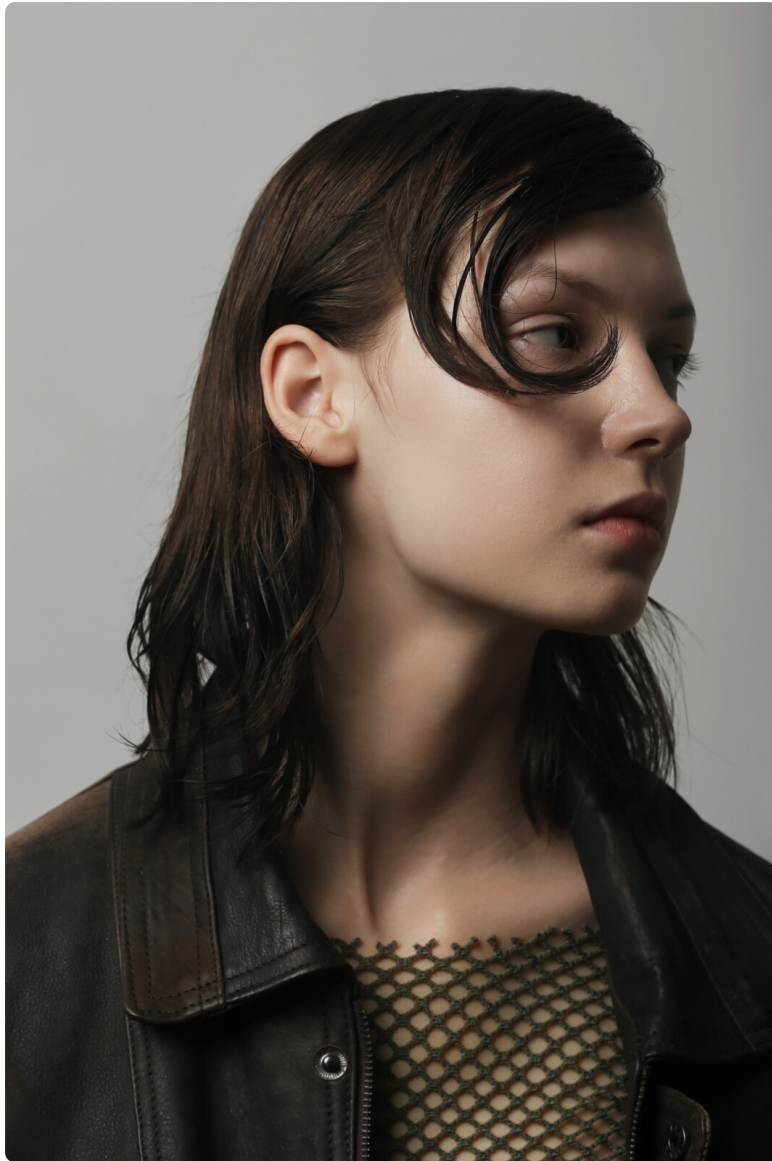

Daria Popruha - Portfolio

Height 180 Bust 83 Waist 60 Hips 90 Shoe 40