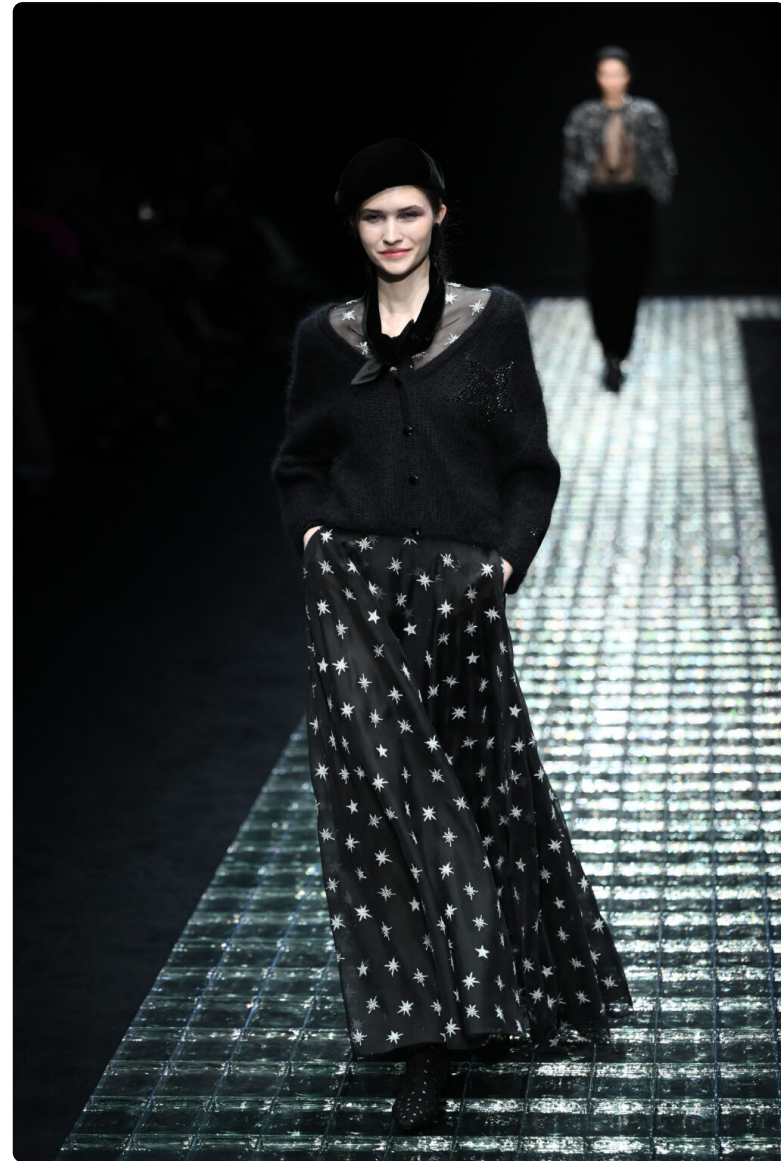

• EGO
MODELS
management

Daria Knochko - Runway

Height 180 Bust 82 Waist 59 Hips 89 Shoe 39

Daria Klochko - Runway

Height 180 Bust 82 Waist 59 Hips 89 Shoe 39

Daria Klochko - Runway

Height 180 Bust 82 Waist 59 Hips 89 Shoe 39

Daria Klochko - Runway

Height 180 Bust 82 Waist 59 Hips 89 Shoe 39

Daria Klochko - Runway

Height 180 Bust 82 Waist 59 Hips 89 Shoe 39

Daria Klochko - Runway

Height 180 Bust 82 Waist 59 Hips 89 Shoe 39

Daria Klochko - Runway

Height 180 Bust 82 Waist 59 Hips 89 Shoe 39