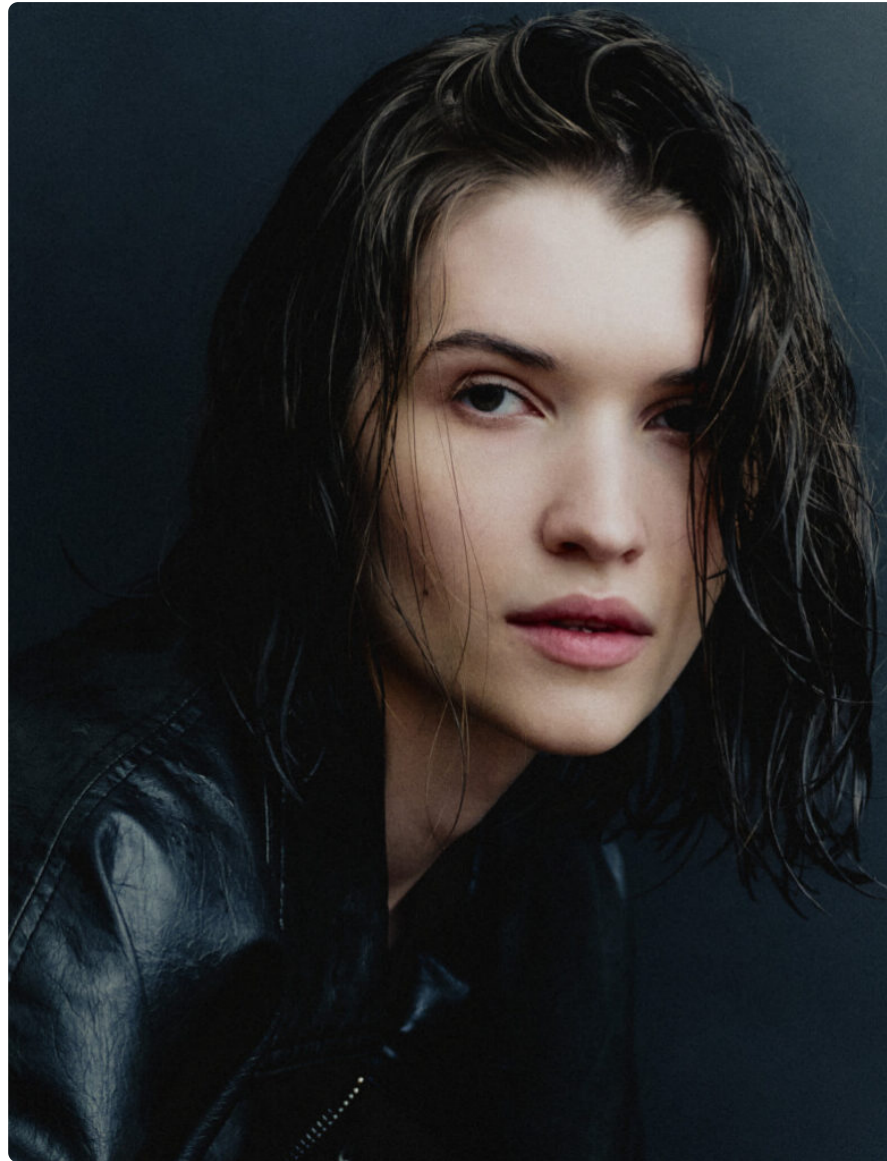

• EGO
MODELS
management

Daria Knochko - Runway

Height 180 Bust 82 Waist 59 Hips 89 Shoe 39

Daria Klochko - Runway

Height 180 Bust 82 Waist 59 Hips 89 Shoe 39

Daria Klochko - Runway

Height 180 Bust 82 Waist 59 Hips 89 Shoe 39