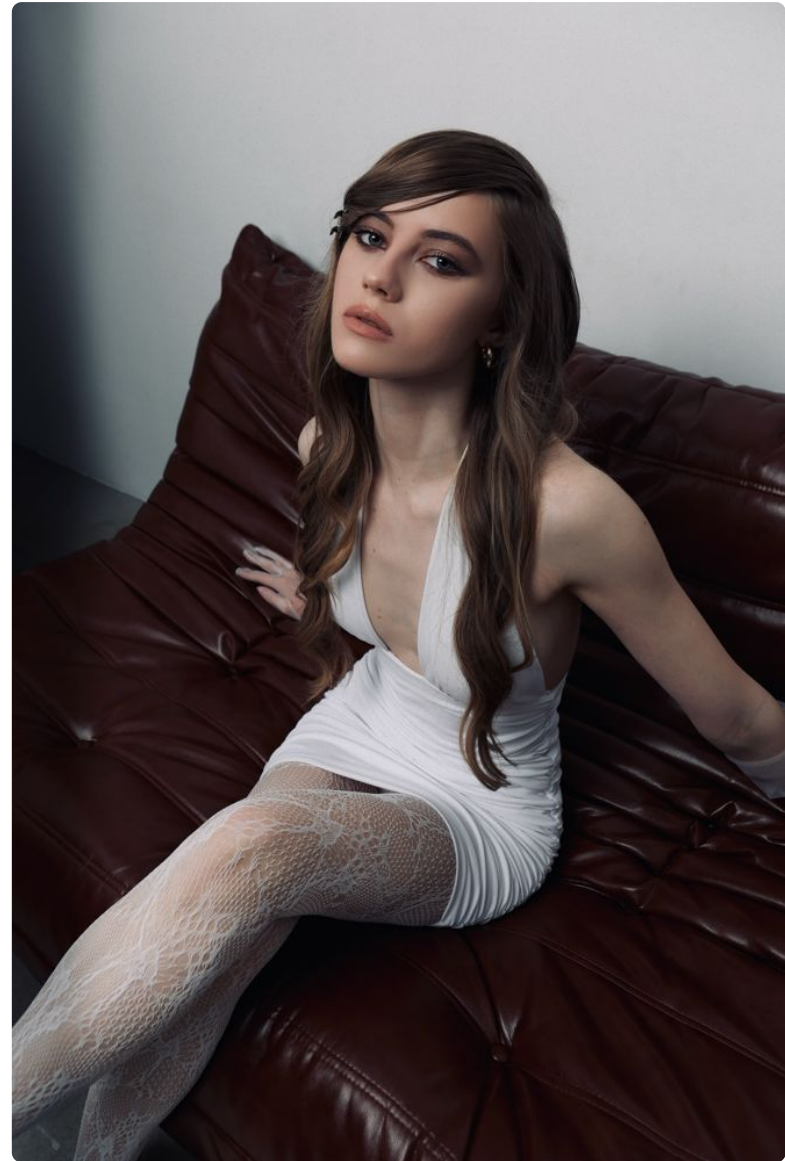

Anna Pidgorna - PORTFOLIO

Height 180 Bust 86 Waist 61 Hips 92 Shoe 40