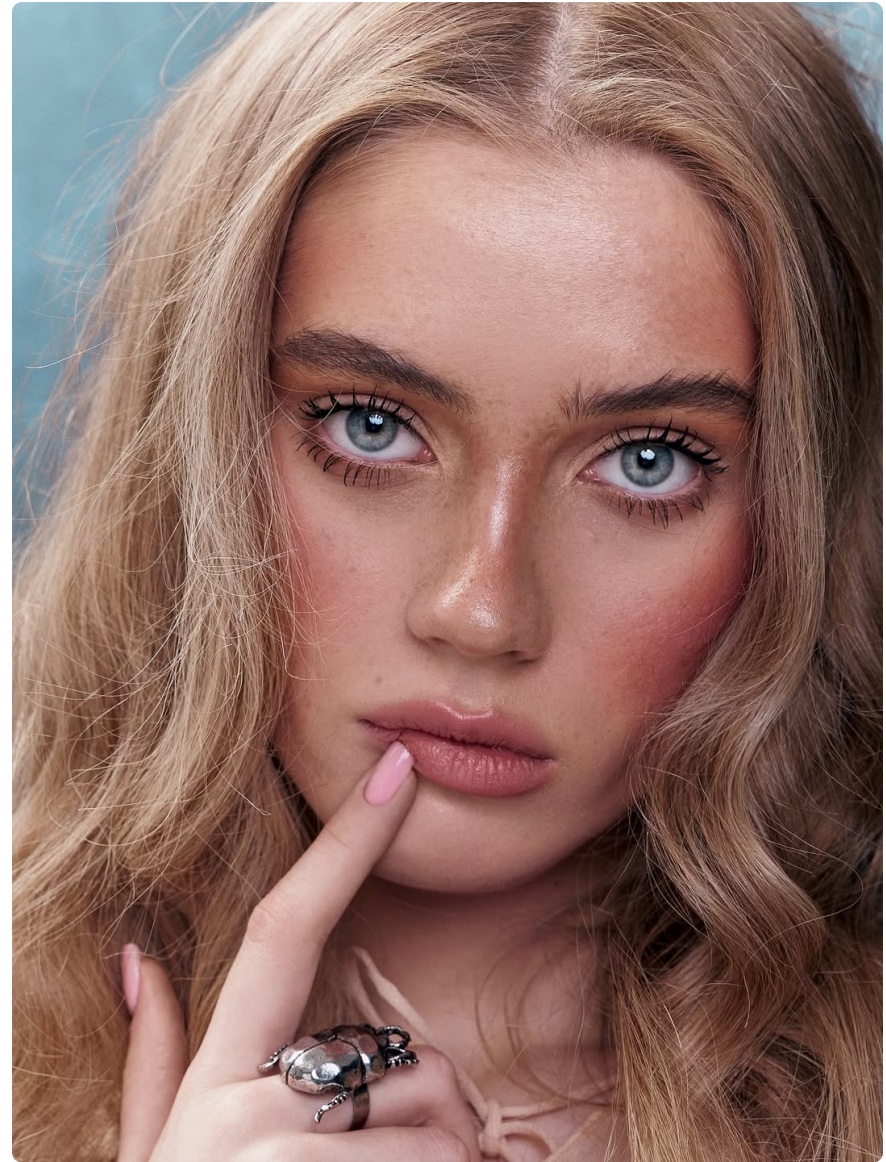

**Anna Pidgorna - PORTFOLIO**

**Height 180 Bust 86 Waist 61 Hips 92 Shoe 40**

## Anna Pidgorna - PORTFOLIO

Height 180 Bust 86 Waist 61 Hips 92 Shoe 40

**Anna Pidgorna - PORTFOLIO**

Height 180 Bust 86 Waist 61 Hips 92 Shoe 40

Anna Pidgorna - PORTFOLIO

Height 180 Bust 86 Waist 61 Hips 92 Shoe 40